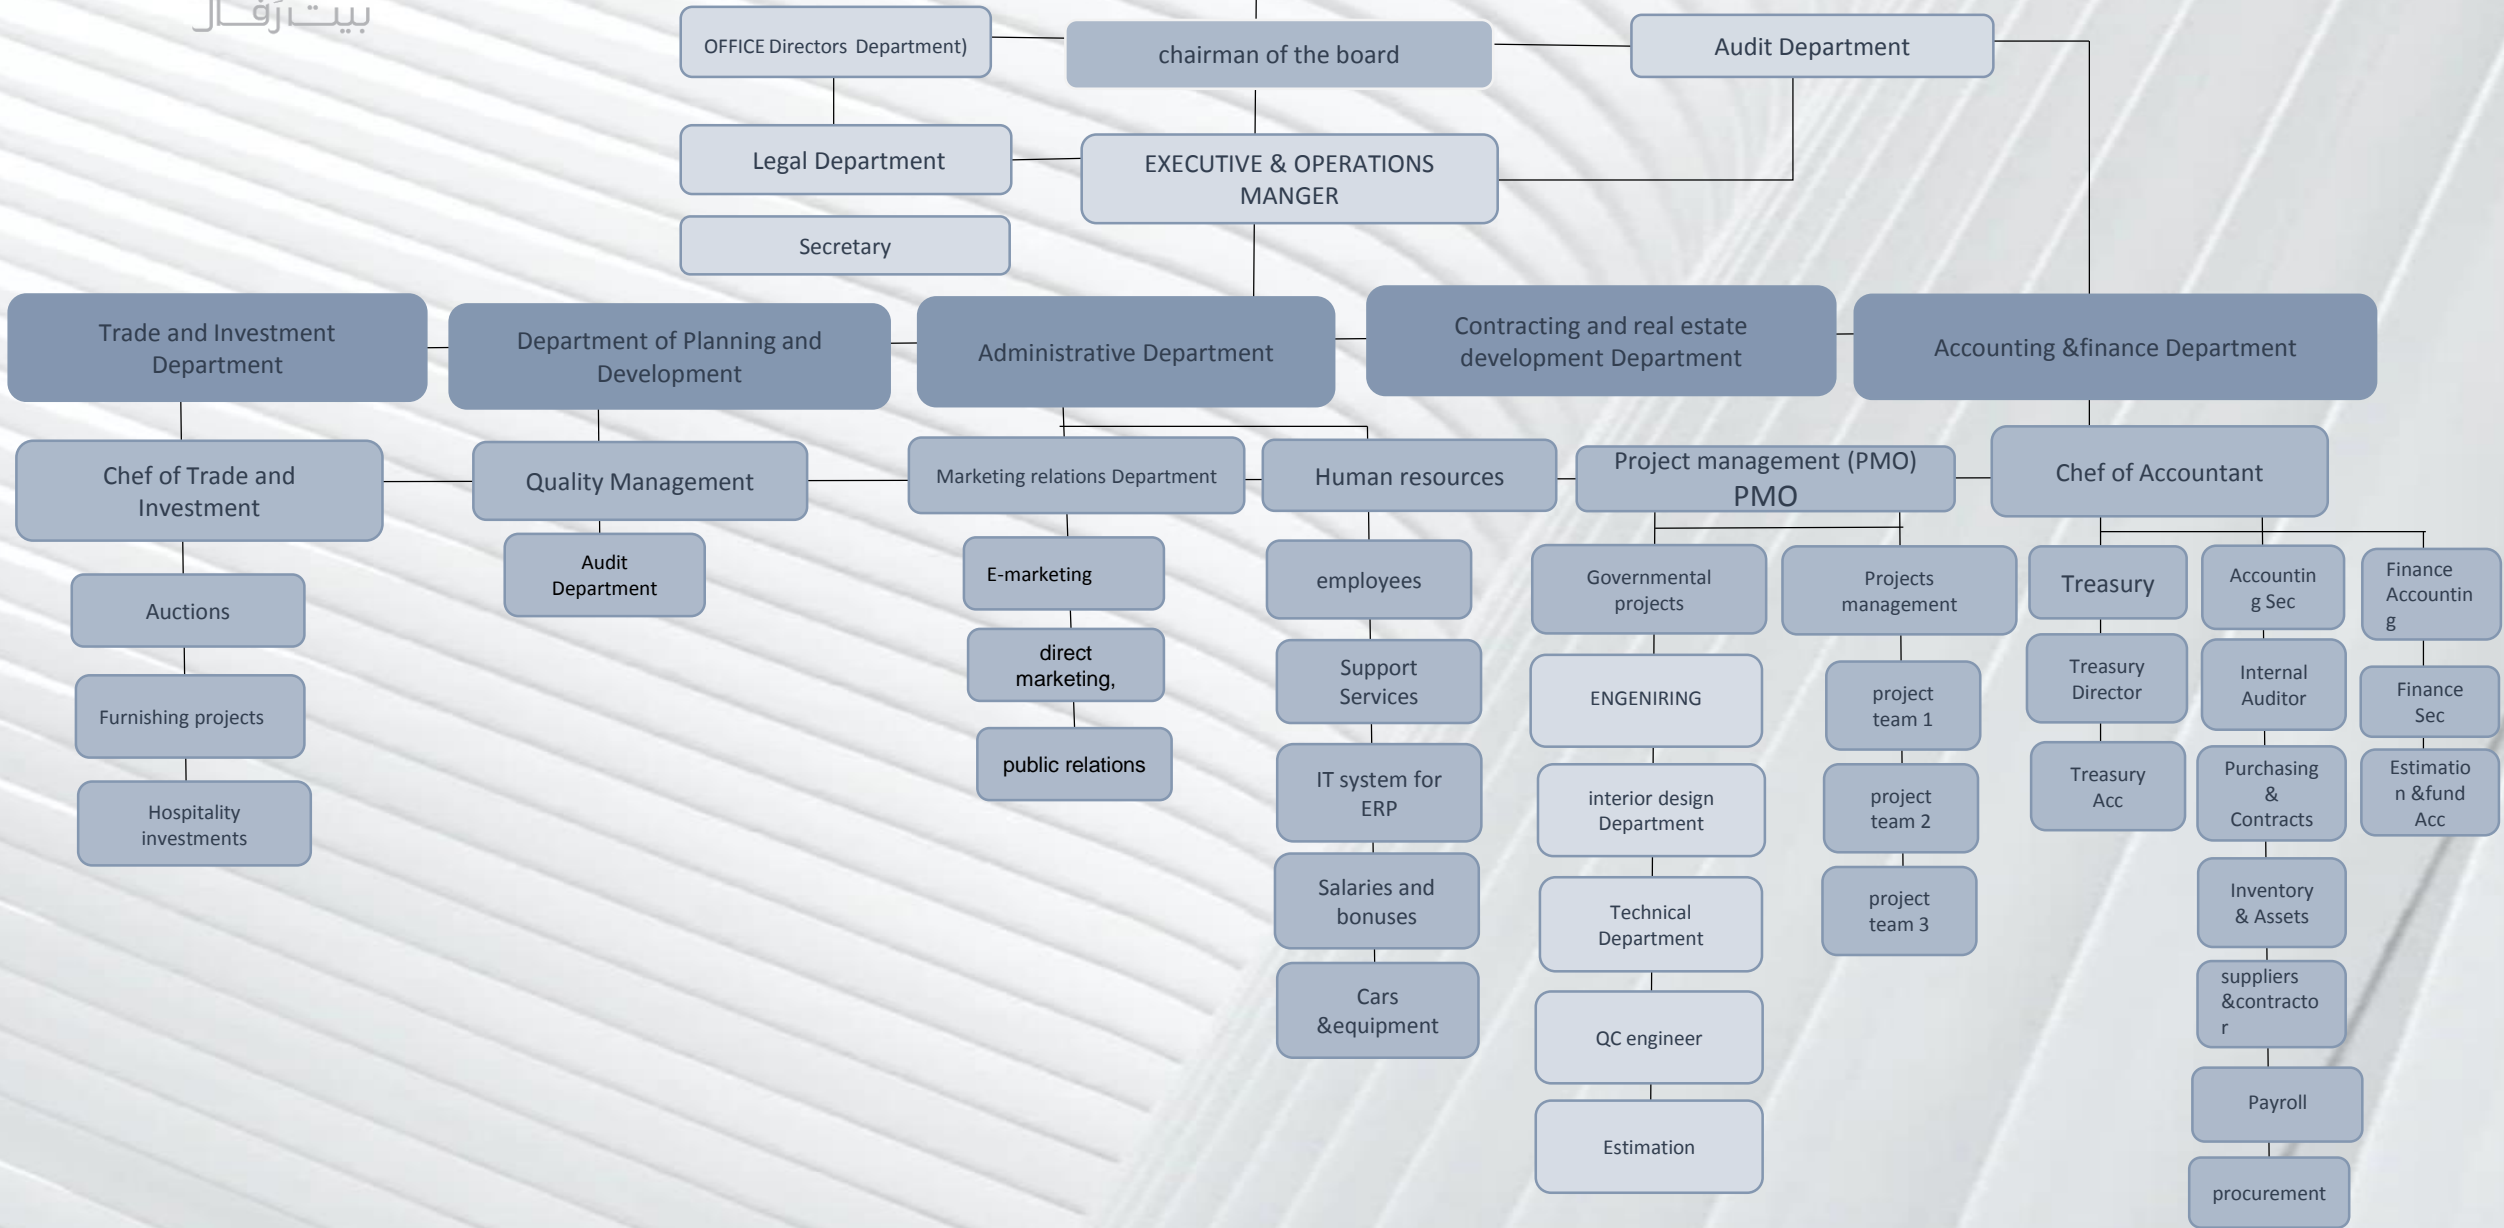

Bayt Rafal Group